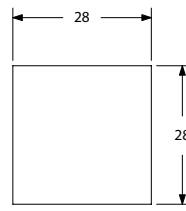

21/142

21/143