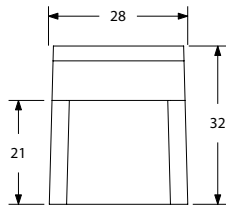

21/142

21/143