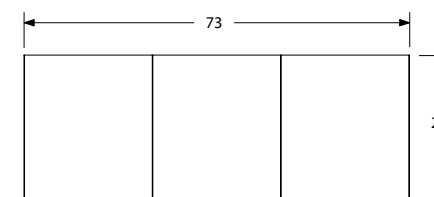

Sassi

Perfect for occasional seating and to make an artistic statement. The upholstery selected, single textile or multi-fabric, constructs this bench for use in any environment.

Range Information

- Upholstery frame: reinforced hardwood
- Seat: polydacron
- Back: polyurethane over hardwood
- Exposed base: 1 1/2" x 1/2" flat tubular, 16 gauge stainless steel, with black plastic glides.
- SS: Super Satin finish. Standard.

SASSI	Code:	Description	COM /1	2	3	4	5	6	7	8	9	10	COL	L1	L2	L3	(ly)	(ft²)	(lb)
	20/998 SS	Bench	2428	2490	2560	2608	2692	2752	2858	2978	3132	3274	2504	3160	3570	4842	2.25	41	-
	20/999 SS	Bench with Back	3566	3668	3786	3866	4006	4104	4282	4482	4738	4976	3688	4776	5456	7564	3.75	68	-

OPTIONS

- Multi-fabric application

TO ORDER

- Specify Item Number
- Specify Base
SS STANDARD
- Specify Upholstery Name,
Color Number And Name
- Specify Options

DIMENSIONS

20/998

20/999