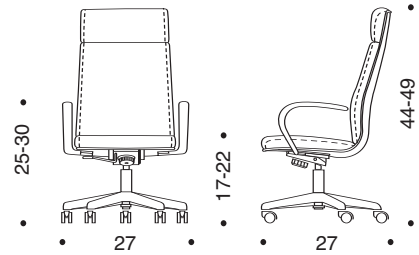

Greg

Two Arm Options:

Black urethane - steel reinforced

Polished, cast aluminum

10/855

10/856

10/857

10/858

AL/855

AL/856

AL/857

AL/858