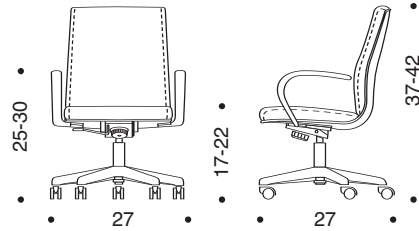

Forward Fulcrum Knee-Tilt

www.jackcartwright.com

Greg

Two Arm Options:

Black urethane - steel reinforced

Polished, cast aluminum

10/855

10/856