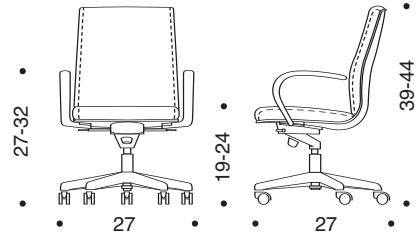

Forward Fulcrum Knee-Tilt

www.jackcartwright.com

Greg

Two Arm Options:

Black urethane - steel reinforced

Polished, cast aluminum

10/855

10/856