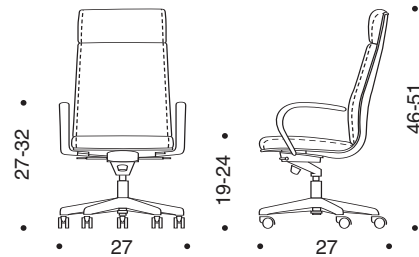

Greg

Two Arm Options:

Black urethane - steel reinforced

Polished, cast aluminum

10/855

10/856

10/857

10/858

AL/855

AL/856

AL/857

AL/858