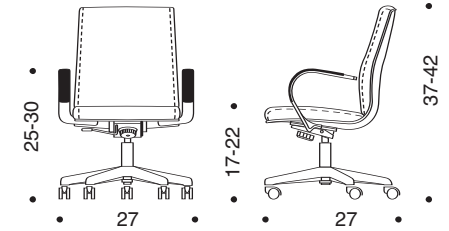

Greg

Two Arm Options:

Black urethane - steel reinforced

Polished, cast aluminum

10/855

10/856

10/857

10/858

AL/855

AL/856

AL/857

AL/858